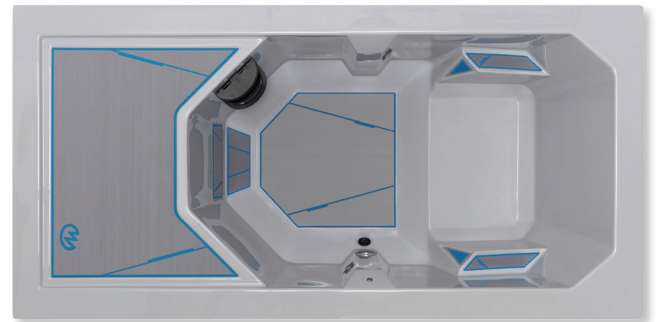

## Alpine Series

Designed for ultimate performance and unparalleled comfort, you can experience the benefits of cold water therapy when you want it. The large, deep area for soaking allows for a fully immersive experience, giving your body the ultimate cold water therapy it needs for optimal recovery. Enjoy clean, clear, cold water on demand thanks to the premium filtration system and energy-efficient chiller.

### DESIGN FEATURES

- Self-contained chiller
- Temperature range: 40° – 104° F
- WiFi app
- SoftTread™ Nonslip Comfort Flooring
- Water purification system
- 24-hour circulation pump
- Dual flow jets
- LED lighting
- Built-in seat and armrests
- Top deck
- 12 ft. / 15 Amp GFCI cord
- Built-in drain

Dimensions	84" x 42" x 30" (214 cm x 107 cm x 77 cm)
Water Capacity	120 Gallons (455 L)
Weight: Dry/Full	560 lbs. (255 kg) / 1,750 lbs. (794 kg)
Power Requirement	120 V / 15 Amp
Horsepower	2.1 hp
Stainless Steel Jets	2
LED Lighting	Colorscape
Seating Capacity	1
Listing Number	Glacier: 9956 Terrain: 9955

### GLACIER

This model features a light grey acrylic shell, an all-weather cabinet in warm grey with walnut undertones, SoftTread™ Nonslip Comfort Floor System with aqua accents.