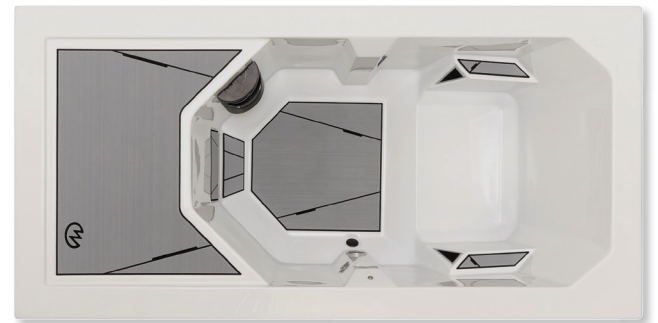

### DESIGN FEATURES

- Self-contained chiller
- Temperature range: 40° – 104° F
- WiFi app
- SoftTread™ Nonslip Comfort Flooring
- Water purification system
- 24-hour circulation pump
- Dual flow jets
- LED lighting
- Built-in seat and armrests
- Top deck
- 12 ft. / 15 Amp GFCI cord
- Built-in drain

Dimensions	84" x 42" x 30" (214 cm x 107 cm x 77 cm)
Water Capacity	120 Gallons (455 L)
Weight: Dry/Full	560 lbs. (255 kg) / 1,750 lbs. (794 kg)
Power Requirement	120 V / 15 Amp
Horsepower	2.1 hp
Stainless Steel Jets	2
LED Lighting	Colorscape
Seating Capacity	1
Listing Number	Glacier: 9956 Terrain: 9955

### GLACIER

This model features a light grey acrylic shell, an all-weather cabinet in warm grey with walnut undertones, SoftTread™ Nonslip Comfort Floor System with aqua accents.

### TERRAIN

This cold tub features a warm teak-colored, all-weather cabinet, a white acrylic shell and grey SoftTread™ Nonslip Comfort Floor System with black accents.

ChillyGOATtubs.com

Master Spas reserves the right to change product specifications or features without notice. SoftTread is a trademark of Hyperform, Inc., dba SwimDek.